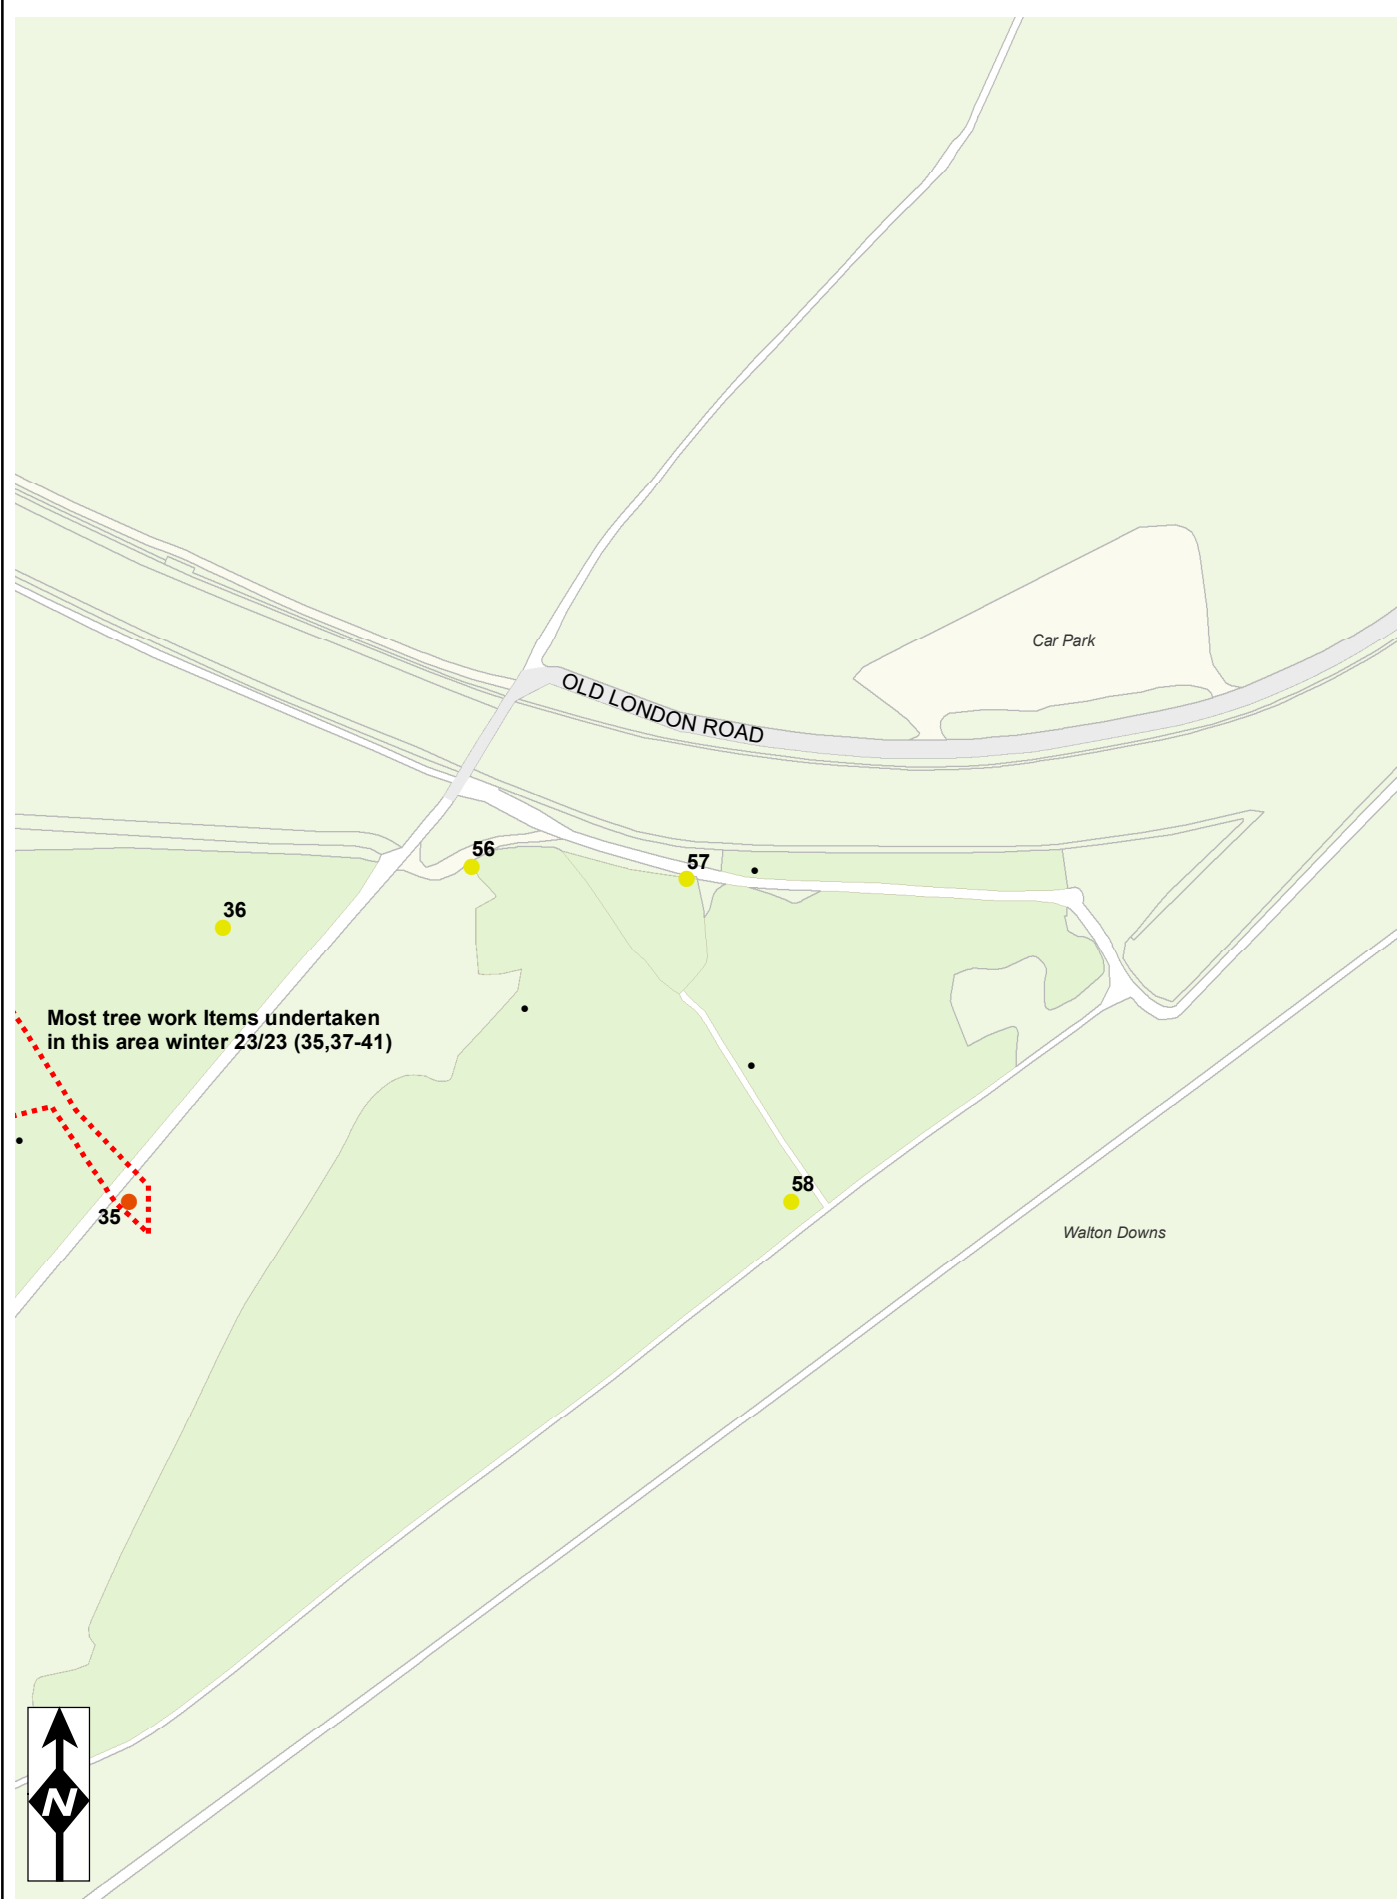

Created by: Jeremy Young  
 Reference EWDTW 1  
 Revision No:  
 Date: 25/5/2023

Epsom and Walton Downs Tree work 2023  
 1:2,500

**EPSOM & EWELL**  
 BOROUGH COUNCIL

Reproduced from the Ordnance Survey mapping with permission of the Controller of Her Majesty's Stationery Office Crown Copyright. Epsom & Ewell Borough Council License No 100023771 2008.

Created by: Jeremy Young

Reference EWDTW 3

Revision No:

Date: 25/5/2023

Epsom and Walton Downs Tree work 2023

1:2,500

Reproduced from the Ordnance Survey mapping with permission of the Controller of Her Majesty's Stationery Office Crown Copyright. Epsom & Ewell Borough Council License No 100023771 2008.

Created by: Jeremy Young  
 Reference EWDTW 4  
 Revision No:  
 Date: 25/5/2023

Epsom and Walton Downs Tree work 2023  
 1:2,500

**EPSOM & EWELL**  
 BOROUGH COUNCIL

Reproduced from the Ordnance Survey mapping with permission of the Controller of Her Majesty's Stationery Office Crown Copyright. Epsom & Ewell Borough Council License No 100023771 2008.

Created by: Jeremy Young  
 Reference EWDTW 5  
 Revision No:  
 Date: 25/5/2023

Epsom and Walton Downs Tree work 2023  
 1:2,500

**EPSOM & EWELL**  
 BOROUGH COUNCIL

Reproduced from the Ordnance Survey mapping with permission of the Controller of Her Majesty's Stationery Office Crown Copyright. Epsom & Ewell Borough Council License No 100023771 2008.