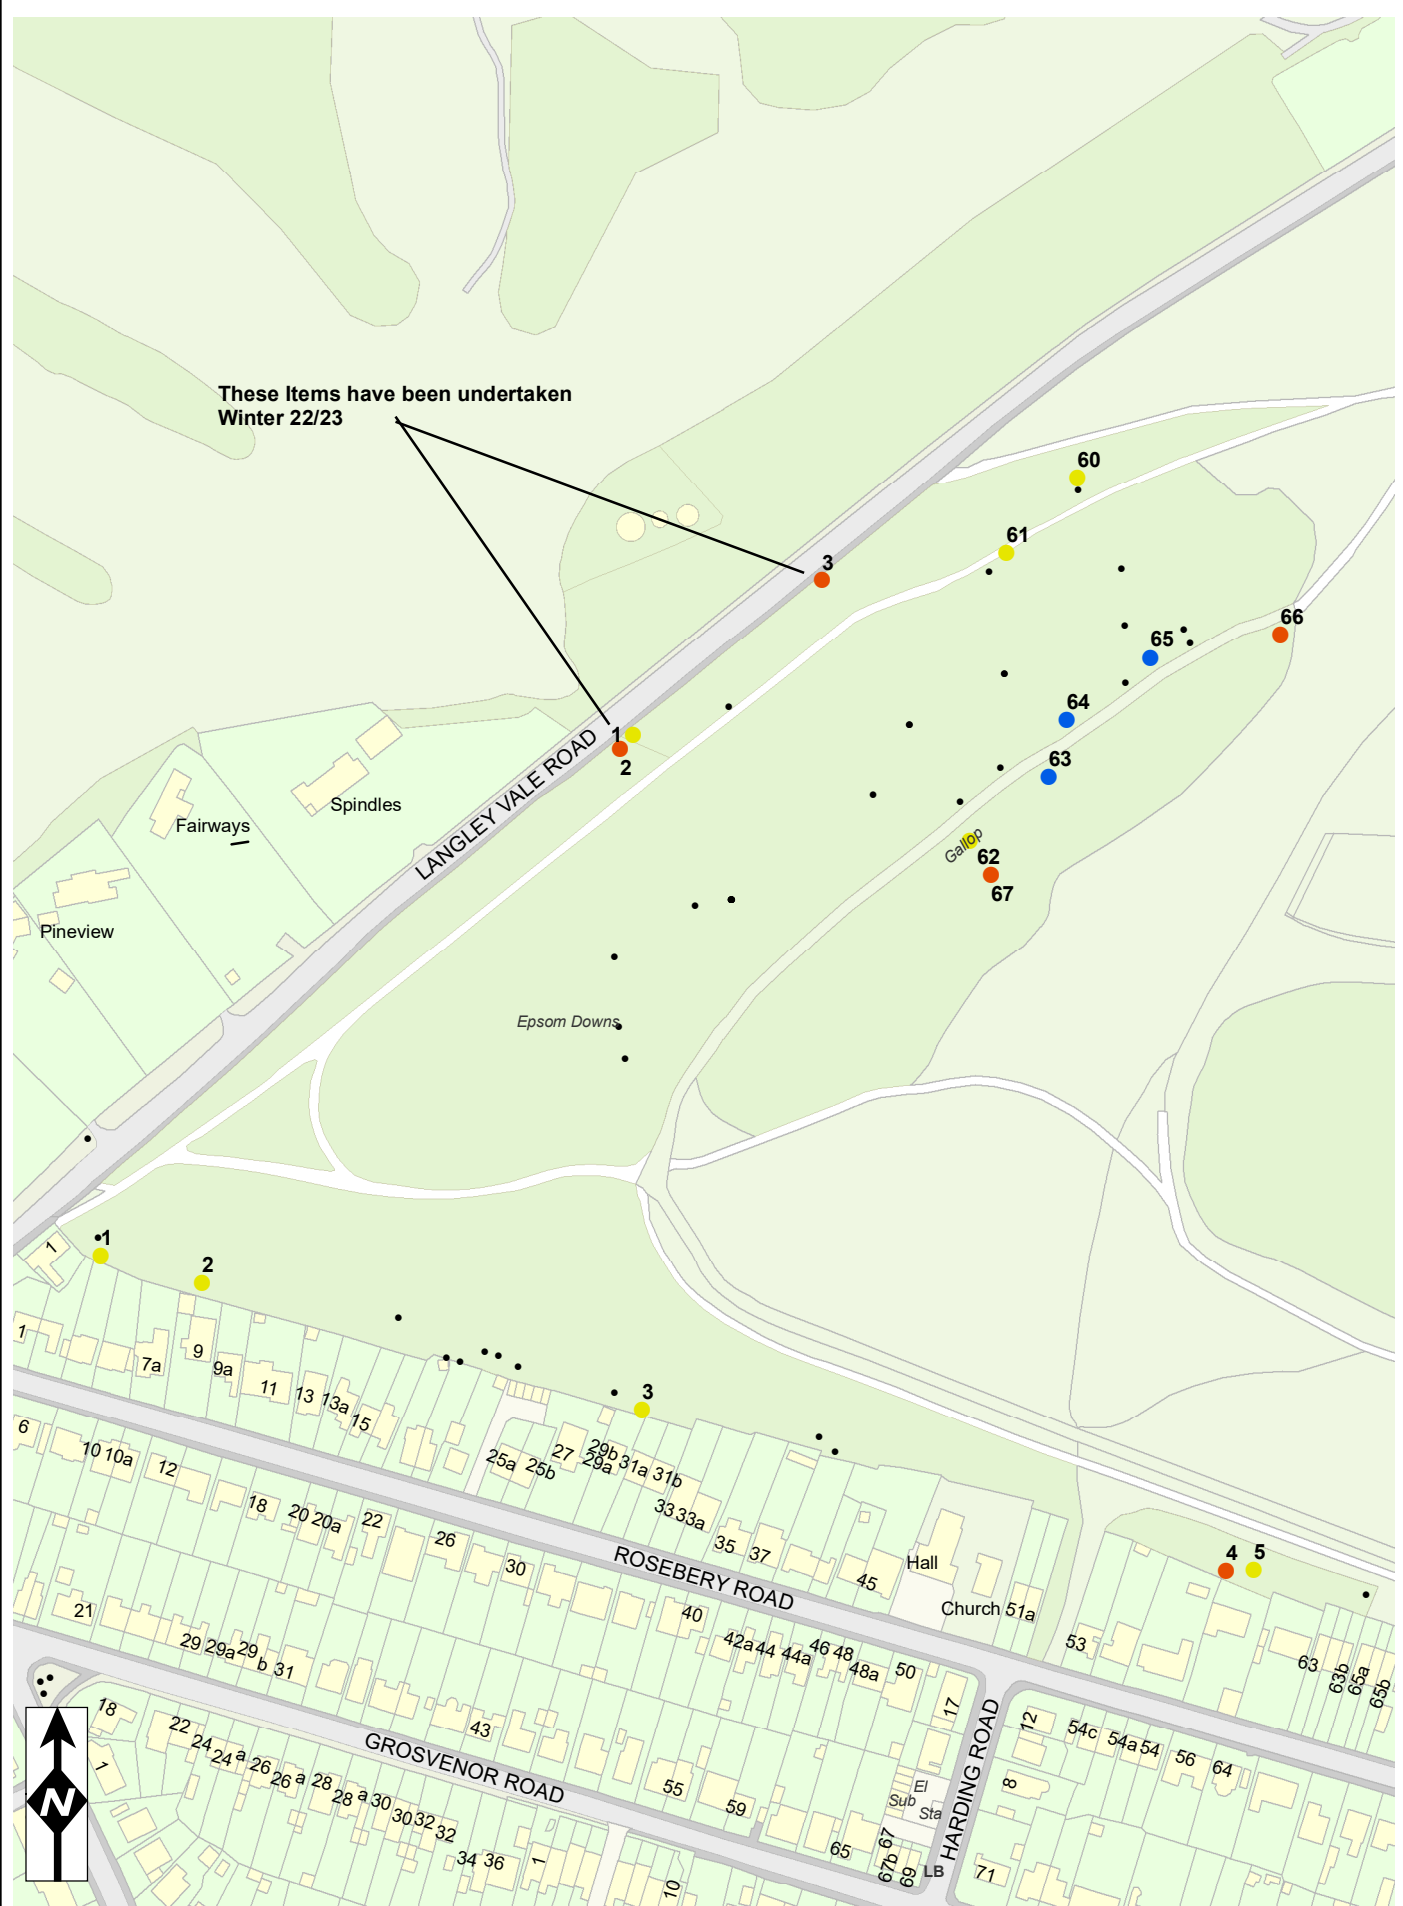

Created by: Jeremy Young  
 Reference EWDTW 1  
 Revision No:  
 Date: 25/5/2023

Epsom and Walton Downs Tree work 2023  
 1:2,500

**EPSOM & EWELL**  
 BOROUGH COUNCIL

Reproduced from the Ordnance Survey mapping with permission of the Controller of Her Majesty's Stationery Office Crown Copyright. Epsom & Ewell Borough Council License No 100023771 2008.

Created by: Jeremy Young

Reference EWDTW 3

Revision No:

Date: 25/5/2023

Epsom and Walton Downs Tree work 2023

1:2,500

Reproduced from the Ordnance Survey mapping with permission of the Controller of Her Majesty's Stationery Office Crown Copyright. Epsom & Ewell Borough Council License No 100023771 2008.

Created by: Jeremy Young  
 Reference EWDTW 4  
 Revision No:  
 Date: 25/5/2023

Epsom and Walton Downs Tree work 2023  
 1:2,500

**EPSOM & EWELL**  
 BOROUGH COUNCIL

Reproduced from the Ordnance Survey mapping with permission of the Controller of Her Majesty's Stationery Office Crown Copyright. Epsom & Ewell Borough Council License No 100023771 2008.

Created by: Jeremy Young  
 Reference EWDTW 5  
 Revision No:  
 Date: 25/5/2023

Epsom and Walton Downs Tree work 2023  
 1:2,500

**EPSOM & EWELL**  
 BOROUGH COUNCIL

Reproduced from the Ordnance Survey mapping with permission of the Controller of Her Majesty's Stationery Office Crown Copyright. Epsom & Ewell Borough Council License No 100023771 2008.